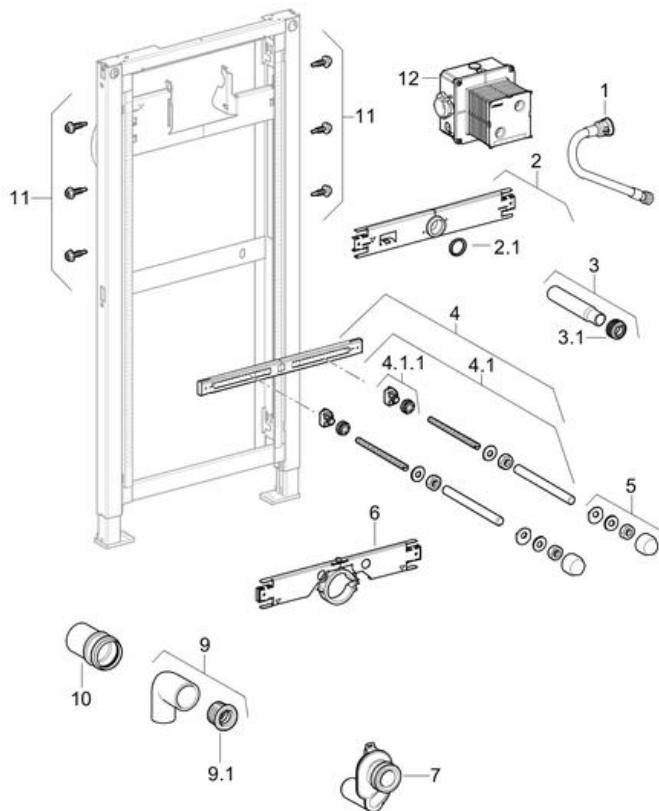

Geberit Duofix element for urinal, 112–130 cm, Universal
Year of manufacture 2009-
Valid for article(s)

111.616.00.1

111.620.00.1

111.623.00.1

Model name:

-

Dimension / Design:

Service opening: 10 x 10 cm, for 13 x 13 cm cover plate

PA number:

-

Assembly group:

-

Pos.	Article no.	Description	Comment
1	242.195.00.1	Geberit flush hose for urinal, long	
2	242.039.00.1	Geberit inlet crossbar di32, for element for urinal	
2.1	362.790.00.1	Geberit HDPE round cord ring: d32mm	
3	152.489.16.1	Geberit flush bend extension for urinal, with sleeve: d32mm d1=35mm black	
3.1	119.669.00.1	Geberit sleeve for flush pipe connection: d27mm	
4	242.044.00.1	Geberit crossbar to fasten urinals	
4.1	242.045.00.1	Geberit threaded rod set for urinal	
4.1.1	242.046.00.1	Geberit set of plastic union nuts for threaded rod M8	

5	240.027.46.1	Geberit cover cap set for threaded rod M8	
6	242.210.00.1	Geberit crossbar with pipe bracket d56/52 for urinal	
6	242.047.00.1	Geberit crossbar with pipe bracket d59/64 for urinal	
7	152.983.00.1	Geberit urinal trap, horizontal outlet: d50mm	
7		Geberit urinal trap	more spare parts
9	240.315.00.1	Geberit connection bend for urinal d63/50	
9.1	152.693.00.1	Geberit sleeve: d50mm di57mm	
10	242.516.00.1	Geberit straight connector d50	
11	111.892.00.1	Geberit Duofix hexagon head setscrew with crosshead, self-cutting	Multipack
12		Geberit installation set, for Geberit urinal flush control with electronic flush actuation	more spare parts