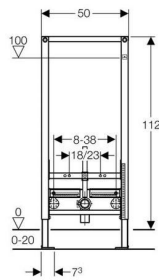

Geberit Duofix element for bidet, H112

Application purpose

- For installation in drywall or prewall construction covered with panels (gypsum or wood)
- For a floor construction of 0 - 20 cm

Characteristics

- Element height 112 cm
- Bidet fastening distance 18 cm or 23 cm
- Self-supporting
- Powder-coated frame, ultramarine blue
- Feet galvanized, infinitely adjustable 0 - 20 cm
- Rotating foot plate, for installation in UW 50 and UW 75 U wall profiles
- Frame with dia. 9 mm drilling holes for fastening in wood frame construction
- Self-locking feet for tool-free alignment of the element

Scope of delivery

- 2 threaded rods M12 for ceramics fastening
- Outlet bend dia. 50 mm
- Rubber collar dia. 44/32 mm
- Fastening material

Excluded:

- Water supply connections

Article

Article no.	Description
111.520.00.1	Geberit Duofix element for bidet, H112