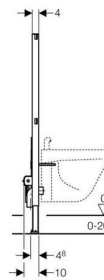

Geberit Duofix element for bidet, H112

Application purpose

- For installation in drywall or prewall construction covered with panels (gypsum or wood)
- For a floor construction of 0 - 20 cm

Characteristics

- Element height 112 cm
- Bidet fastening distance 18 cm or 23 cm
- Self-supporting
- Powder-coated frame, ultramarine blue
- Feet galvanized, infinitely adjustable 0 - 20 cm
- Rotating foot plate, for installation in UW 50 and UW 75 U wall profiles
- Frame with dia. 9 mm drilling holes for fastening in wood frame construction
- Self-locking feet for tool-free alignment of the element

Scope of delivery

- 2 threaded rods M12 for ceramics fastening
- Outlet bend dia. 50 mm
- Rubber collar dia. 44/32 mm
- Fastening material

Excluded:

- Water supply connections

Article

Article no.	Description
111.520.00.1	Geberit Duofix element for bidet, H112