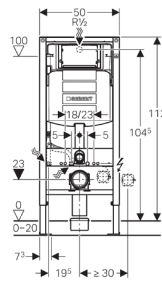

Geberit Duofix element for wall-hung WC, H112, with Sigma cistern 12 cm (UP320)

Application purpose

- For installation in front of a solid or drywall
- For installation in drywall or prewall construction covered with panels (gypsum or wood)
- For installation in room-height prewall or partition wall
- For a floor construction of 0 - 20 cm
- For wall-hung WC with fastening distance 18 cm or 23 cm

Characteristics

- Element height 112 cm
- Water supply connection at centre back or at the top
- Dual flush with Sigma01, Sigma20, Sigma50, Sigma60, Sigma80, Bolero actuator plate
- Stop-and-go flush with Sigma10, Mambo or Tango actuator plate
- Adjustable flushing volume
- Concealed cistern for tool-free mounting and repair work
- Tool-free fastening for outlet bend, sound-absorbing, adjustable in depth with 8 positions, adjustable range 45 mm
- Self-locking feet for tool-free alignment of the element
- Feet galvanized, infinitely adjustable 0 - 20 cm
- Self-supporting
- Powder-coated frame, ultramarine blue
- Rotating foot plate, for installation in UW 50 and UW 75 U wall profiles

Technical data

Flush volume factory setting	6 and 3 l
Flush range small	3-4 l
Flush range large	4.5 / 6 / 7.5 l
Interruptible stop-and-go flush	4.5 / 6 / 7.5 l

Scope of delivery

- Water supply connection R 1/2" with integrated angle stop valve and hand wheel
- Geberit AquaClean conduit pipe
- Flush bend
- Protection plug
- Protection cover for service opening, can be cut to length
- 2 threaded rods M12 for ceramics fastening
- WC connection set, dia. 90 mm
- WC outlet bend, HDPE, dia. 90 mm
- Adapter sleeve, dia. 90/110 mm
- Fastening material

Excluded:

- Actuator plate

Article

Article no.	Description
111.300.00.5	Geberit Duofix element for wall -hung WC, H112, with Sigma cistern 12 cm (UP320)