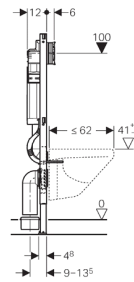

Geberit Duofix element for wall-hung WC, H112, with Sigma cistern 12 cm (UP320)

Application purpose

- For installation in front of a solid or drywall
- For installation in drywall or prewall construction covered with panels (gypsum or wood)
- For installation in room-height prewall or partition wall
- For a floor construction of 0 - 20 cm
- For wall-hung WC with fastening distance 18 cm or 23 cm

Characteristics

- Element height 112 cm
- Water supply connection at centre back or at the top
- Dual flush with Sigma01, Sigma20, Sigma50, Sigma60, Sigma80, Bolero actuator plate
- Stop-and-go flush with Sigma10, Mambo or Tango actuator plate
- Adjustable flushing volume
- Concealed cistern for tool-free mounting and repair work
- Tool-free fastening for outlet bend, sound-absorbing, adjustable in depth with 8 positions, adjustable range 45 mm
- Self-locking feet for tool-free alignment of the element
- Feet galvanized, infinitely adjustable 0 - 20 cm
- Self-supporting
- Powder-coated frame, ultramarine blue
- Rotating foot plate, for installation in UW 50 and UW 75 U wall profiles

Technical data

Flush volume factory setting	6 and 3 l
Flush range small	3-4 l
Flush range large	4.5 / 6 / 7.5 l
Interruptible stop-and-go flush	4.5 / 6 / 7.5 l

Scope of delivery

- Water supply connection R 1/2" with integrated angle stop valve and hand wheel
- Geberit AquaClean conduit pipe
- Flush bend
- Protection plug
- Protection cover for service opening, can be cut to length
- 2 threaded rods M12 for ceramics fastening
- WC connection set, dia. 90 mm
- WC outlet bend, HDPE, dia. 90 mm
- Adapter sleeve, dia. 90/110 mm
- Fastening material

Excluded:

- Actuator plate

Article

Article no.	Description
111.300.00.5	Geberit Duofix element for wall -hung WC, H112, with Sigma cistern 12 cm (UP320)