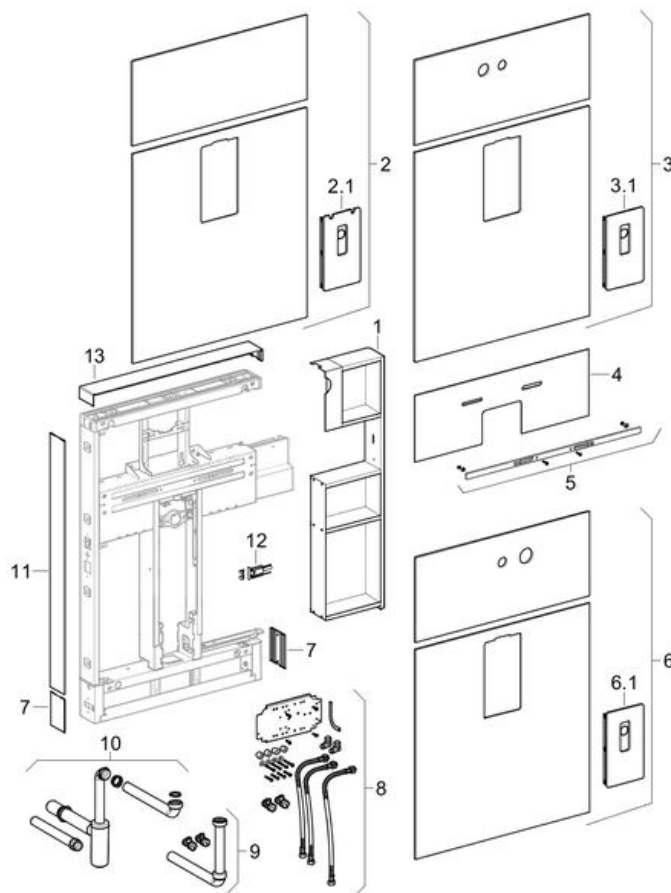

Geberit Monolith M50 sanitary module for washbasin, deck-mounted and wall-mounted tap, 114 cm
Year of manufacture 2012-
Valid for article(s)

131.040.SI.1	131.040.SJ.1	131.040.SQ.1	131.041.SI.1	131.041.SJ.1
131.041.SQ.1	131.042.SI.1	131.042.SJ.1	131.042.SQ.1	131.043.SI.1
131.043.SJ.1	131.043.SQ.1	131.044.SI.1	131.044.SJ.1	131.044.SQ.1
131.045.SI.1	131.045.SJ.1	131.045.SQ.1	131.046.SI.1	131.046.SJ.1
131.046.SQ.1	131.047.SI.1	131.047.SJ.1	131.047.SQ.1	131.048.SI.1

more

Pos.	Article no.	Description	Comment
1	242.733.TA.1	Drawer, left, for Geberit Monolith sanitary module for washbasin: aluminium brushed	
1	242.735.TA.1	Drawer, right, for Geberit Monolith sanitary module for washbasin: aluminium brushed	
2	242.702.SF.1	Front cladding for Geberit Monolith sanitary module for washbasin, width 73 cm: white glass	
2	242.702.SG.1	Front cladding for Geberit Monolith sanitary module for washbasin, width 73 cm: black glass	
2	242.702.SP.1	Front cladding for Geberit Monolith sanitary module for washbasin, width 73 cm: umber glass	
2.1	242.704.SF.1	Service opening for deck-mounted taps, for Geberit Monolith sanitary module for washbasin: white glass	