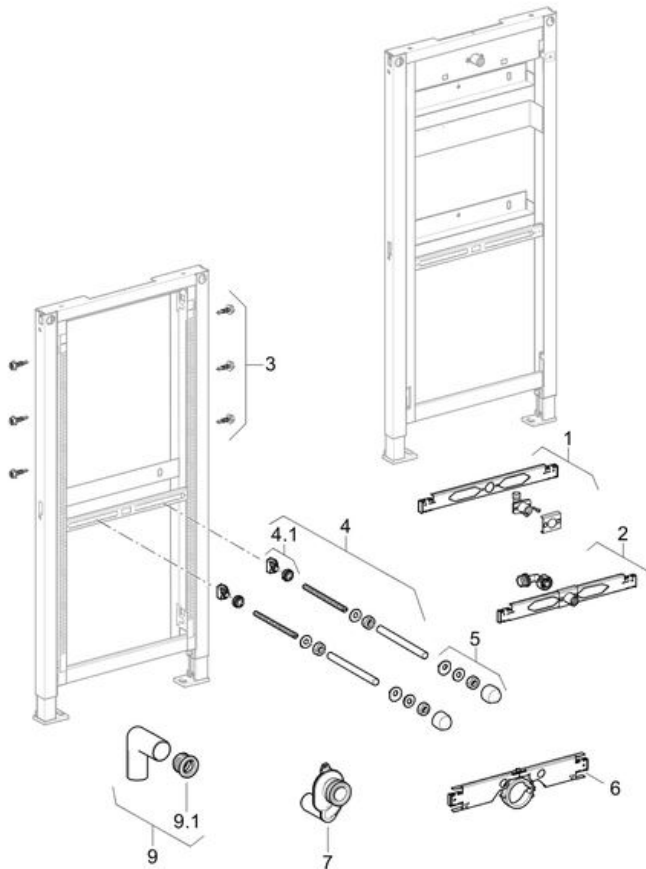

**Geberit Duofix element for urinal, 112 cm**
**Year of manufacture 2004-**
**Valid for article(s)**

111.668.00.1

111.686.00.1

Pos.	Article no.	Description	Comment
1	242.043.00.1	Geberit inlet crossbar for element for urinal, exposed flushing valve	
2	242.042.00.1	Geberit inlet crossbar for urinal, with spray head	
3	111.892.00.1	Geberit Duofix hexagon head setscrew with crosshead, self-cutting	Multipack
4	242.045.00.1	Geberit threaded rod set for urinal	
4.1	242.046.00.1	Geberit set of plastic union nuts for threaded rod M8	
5	240.027.46.1	Geberit cover cap set for threaded rod M8	
6	242.210.00.1	Geberit crossbar with pipe bracket d56/52 for urinal	
6	242.047.00.1	Geberit crossbar with pipe bracket d59/64 for urinal	
7	152.983.00.1	Geberit urinal trap, horizontal outlet: d50mm	
7		Geberit urinal trap	more spare parts
9	240.315.00.1	Geberit connection bend for urinal d63/50	
9.1	152.693.00.1	Geberit sleeve: d50mm di57mm	