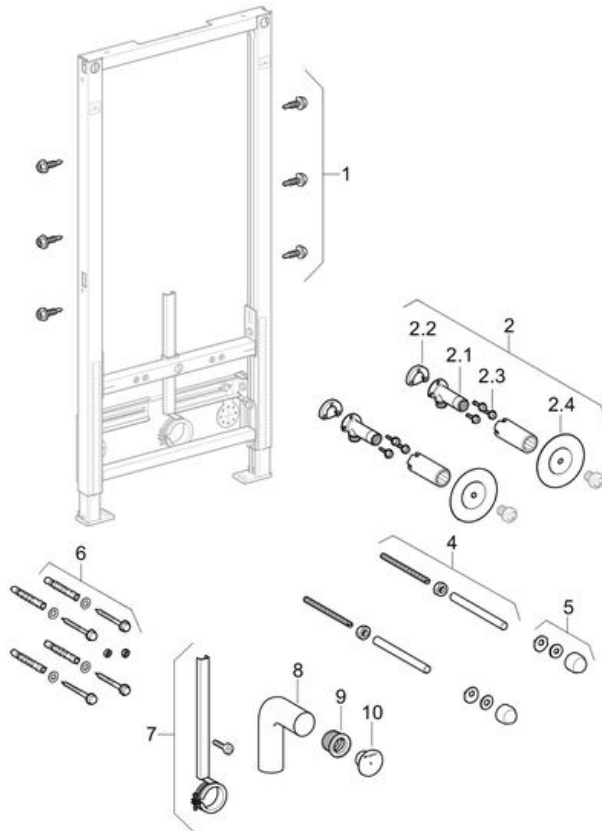

Geberit Duofix element for bidet, Universal
Year of manufacture 2001-
Valid for article(s)

111.520.00.1

111.524.00.1

111.539.00.1

Pos.	Article no.	Description	Comment
1	111.892.00.1	Geberit Duofix hexagon head setscrew with crosshead, self-cutting	Multipack
2	465.034.00.1	Geberit elbow tap connector 90° for MeplaFix: Gunmetal RMF 1/2" Rp1/2" L7cm	
2.1	602.287.00.1	Geberit elbow tap connector 90° for MeplaFix: Gunmetal RMF 1/2" Rp1/2" L7cm	
2.2	601.802.00.1	Geberit sound insulation base for tap connector, straight	
2.3	216.197.00.1	Geberit TAPTITE® screw set	
2.4	601.812.00.1	Geberit sealing washer for connections: D12cm	
4	240.189.00.1	Geberit set of threaded rods M12	
5	217.713.11.1	Geberit cover cap sets: white alpine	
5	217.713.46.1	Geberit cover cap sets: matt chrome-plated	
6	216.179.00.1	Geberit fastening set	
7	241.066.00.1	Geberit pipe bracket for connector bend for bidet	
8	241.067.16.1	Geberit connection bend for bidet	

9	152.682.00.1	Geberit sleeve: d32mm di44mm
10	240.306.00.1	Geberit protective plug with punching tip d40