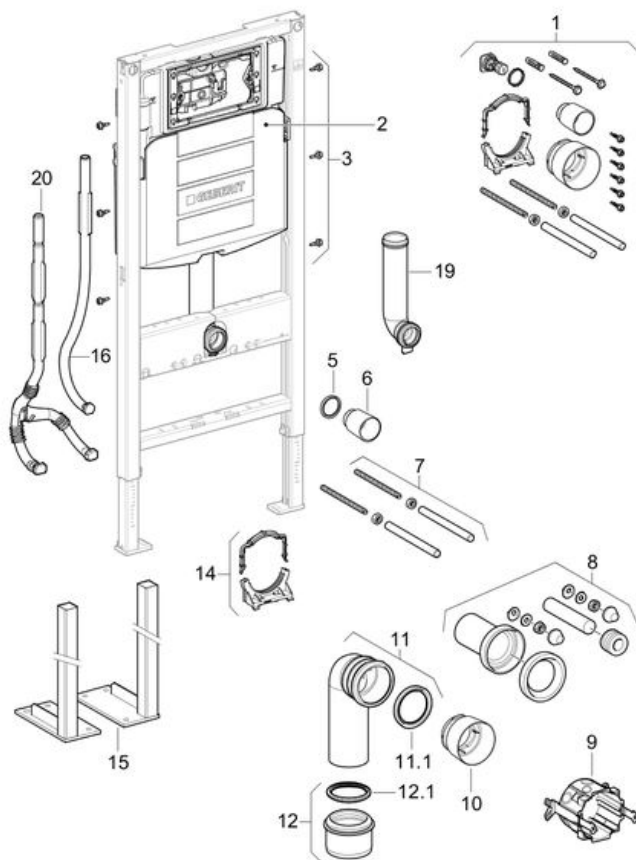

Geberit Duofix element for wall-hung WC, with Sigma concealed cistern 12 cm (UP320)
Year of manufacture 2008-
Valid for article(s)

111.300.00.5	111.311.00.5	111.324.00.5	111.333.00.5	111.341.00.5
111.355.00.5	111.361.00.5	111.362.00.5	111.364.00.5	111.367.00.5
111.370.00.5	111.375.00.5	111.380.00.5		

Model name:

UP320 / Sigma 12 cm

Assembly group:

-

Dimension / Design:

-

PA number:

-

Pos.	Article no.	Description	Comment
1	241.869.00.1	Installation accessories for Geberit Duofix element for wall-hung WC, with Sigma concealed cistern 12 cm	
2		Geberit Sigma concealed cistern 12 cm (UP320)	more spare parts
3	111.892.00.1	Geberit Duofix hexagon head setscrew with crosshead, self-cutting	Multipack
5	362.771.00.1	Lip seal for Geberit flush pipe: d45mm	
6	362.796.92.1	Geberit protection plug: d44.6mm	
7	240.189.00.1	Geberit set of threaded rods M12	
8	152.426.46.1	Geberit connection set for wall-hung WC, length 18.5 cm: d90mm	

d1=45mm matt chrome-plated

8		Geberit connector sets for floor-standing WC and wall-hung WC	more spare parts
9	241.302.00.1	Geberit housing for electric socket, for power supply unit	Suitable for odour extraction unit with filtration
10	366.820.92.1	Geberit protective cap: d90mm	
11	366.061.16.1	Geberit HDPE connection bend 90° for wall-hung WC: d90mm d1=90mm	
11.1	387.282.00.1	Geberit HDPE sleeve: d90mm	
12	367.928.16.1	Geberit HDPE adapter socket: d1=90mm d2=110mm	
12.1	387.282.00.1	Geberit HDPE sleeve: d90mm	
14	242.012.00.1	Geberit pipe bracket for WC outlet bend	
15	111.849.00.1	Geberit Duofix set feet/leg supports with large foot plate	
16	242.010.00.1	Conduit pipe for Geberit Sigma concealed cistern 12 cm	Until the End of 2012
19	242.698.00.1	Geberit flush bend	Suitable for element width 50 cm
20	242.886.00.1	Geberit conduit pipe with branch	From 2013