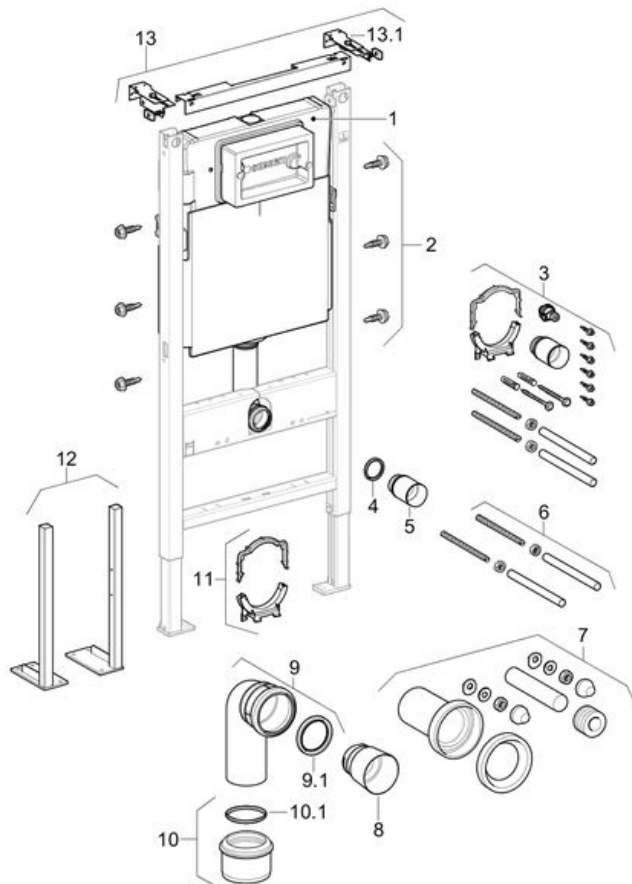

Geberit Duofix element for wall-hung WC, with Delta concealed cistern 12 cm (UP182)
Year of manufacture 2009-
Valid for article(s)

458.115.11.1

458.160.00.1

458.161.21.1

458.162.11.1

Model name:

UP182 / Delta 12 cm

Dimension / Design:

-

Assembly group:

-

PA number:

-

Pos.	Article no.	Description	Comment
1		Geberit Delta concealed cistern 12 cm (UP182)	more spare parts
2	111.892.00.1	Geberit Duofix hexagon head setscrew with crosshead, self-cutting	Multipack
3	242.272.00.1	Installation accessories for Geberit Duofix element for wall-hung WC, with Delta concealed cistern 12 cm	
4	362.771.00.1	Lip seal for Geberit flush pipe: d45mm	
5	362.796.92.1	Geberit protection plug: d44.6mm	
6	240.189.00.1	Geberit set of threaded rods M12	
7		Geberit connector sets for floor-standing WC and wall-hung WC	more spare parts
7	152.426.46.1	Geberit connection set for wall-hung WC, length 18.5 cm: d90mm d1=45mm matt	

chrome-plated

8	366.820.92.1	Geberit protective cap: d90mm
9	366.061.16.1	Geberit HDPE connection bend 90° for wall-hung WC: d90mm d1=90mm
9.1	387.282.00.1	Geberit HDPE sleeve: d90mm
10	367.928.16.1	Geberit HDPE adapter socket: d1=90mm d2=110mm
10.1	387.282.00.1	Geberit HDPE sleeve: d90mm
11	240.401.00.1	Geberit pipe bracket for WC outlet bend
12	111.849.00.1	Geberit Duofix set feet/leg supports with large foot plate
13	111.813.00.1	Geberit Duofix crossbar, clip-on, for panelling support
13.1	111.839.00.1	Geberit Duofix wall anchoring set for single installation, for elements without fixed crossbar