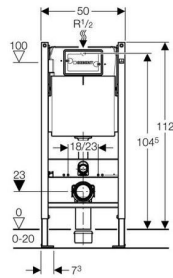

Geberit Duofix element for wall-hung WC, H112, with Delta cistern 12 cm (UP182)

Application purpose

- For front actuation
- For installation in part-height or room-height drywall construction in front of a solid or drywall construction
- For wall-hung WC with fastening distance 18 cm or 23 cm
- For a floor construction of 0 - 20 cm

Characteristics

- Installation depth 12 cm
- Self-supporting
- Feet galvanized, infinitely adjustable 0 - 20 cm
- Powder-coated frame, ultramarine blue
- Dual flush with Delta50 or Delta21 actuator plate
- Stop-and-go flush or single flush with Delta15, Delta40 or Delta11 actuator plate
- Concealed cistern fully insulated against condensation
- Immediate post flush possible with factory setting
- Frame with dia. 9 mm drilling holes for fastening in wood frame construction
- Foot plate plastic, depth suitable for mounting in UW50 profiles
- Adjustable flushing volume
- Water supply connection at centre back or at the top

Technical data

Flush volume factory setting	6 and 3 l
Flush range small	3 / 4 l
Flush range large	6 / 9 l
Interruptible stop-and-go flush	6 / 9 l

Scope of delivery

- Galvanized leg supports, adjustable, premounted
- 2 threaded rods M12 for ceramics fastening
- Protection cover for service opening, polystyrene foam
- Angle stop valve R 1/2" with adapter ring
- Outlet bend bracket
- Connector set dia. 90 mm
- WC outlet bend, HDPE, dia. 90/90 mm
- Adapter sleeve, dia. 90/110 mm
- Two protection plugs
- Fastening material

Excluded:

- Actuator plate

Article

Article no.	Description
458.160.00.1	Geberit Duofix element for wall -hung WC, H112, with Delta cistern 12 cm (UP182)