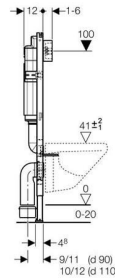

Geberit Duofix element for wall-hung WC, H112, with Delta cistern 12 cm (UP182)

Application purpose

- For front actuation
- For installation in part-height or room-height drywall construction in front of a solid or drywall construction
- For wall-hung WC with fastening distance 18 cm or 23 cm
- For a floor construction of 0 - 20 cm

Characteristics

- Installation depth 12 cm
- Self-supporting
- Feet galvanized, infinitely adjustable 0 - 20 cm
- Powder-coated frame, ultramarine blue
- Dual flush with Delta50 or Delta21 actuator plate
- Stop-and-go flush or single flush with Delta15, Delta40 or Delta11 actuator plate
- Concealed cistern fully insulated against condensation
- Immediate post flush possible with factory setting
- Frame with dia. 9 mm drilling holes for fastening in wood frame construction
- Foot plate plastic, depth suitable for mounting in UW50 profiles
- Adjustable flushing volume
- Water supply connection at centre back or at the top

Technical data

Flush volume factory setting	6 and 3 l
Flush range small	3 / 4 l
Flush range large	6 / 9 l
Interruptible stop-and-go flush	6 / 9 l

Scope of delivery

- Galvanized leg supports, adjustable, premounted
- 2 threaded rods M12 for ceramics fastening
- Protection cover for service opening, polystyrene foam
- Angle stop valve R 1/2" with adapter ring
- Outlet bend bracket
- Connector set dia. 90 mm
- WC outlet bend, HDPE, dia. 90/90 mm
- Adapter sleeve, dia. 90/110 mm
- Two protection plugs
- Fastening material

Excluded:

- Actuator plate

Article

Article no.	Description
458.160.00.1	Geberit Duofix element for wall -hung WC, H112, with Delta cistern 12 cm (UP182)