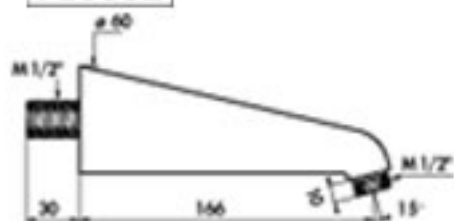

710002

711002

710000

711000

927015.5P