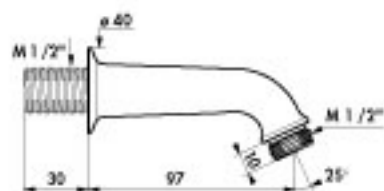

710002

711002

710000

711000

927015.5P