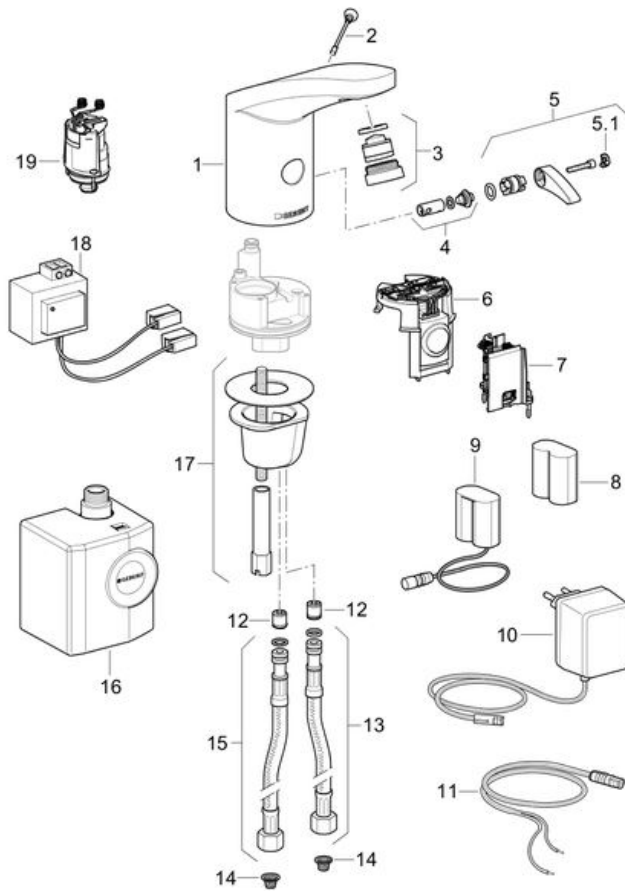

Pos.	Article no.	Description	Comment
1	242.243.00.1	Tap housing with opening, for Geberit washbasin tap type 185	
1	242.244.00.1	Tap housing without opening, for Geberit washbasin tap type 185	
2	240.753.00.1	Fixing screw with wire, for Geberit washbasin taps type 85, 86, 185 and 186	
3	242.030.21.1	Tap aerator for Geberit washbasin tap: bright chrome-plated	
3	242.834.21.1	Tap aerator for Geberit washbasin tap: bright chrome-plated	
3	242.645.21.1	Tap aerator for Geberit washbasin tap: bright chrome-plated	
4	242.247.00.1	Mixer set for Geberit washbasin taps type 185 and 186	
5	242.248.00.1	Mixer handle set for Geberit washbasin tap type 185	

5.1	241.655.00.1	Temperature indicator for Geberit washbasin taps type 85-88, 185 and 186	
6	242.251.00.1	Electronics module for Geberit washbasin taps type 185 and 186	
7	242.240.00.1	Battery holder for Geberit washbasin taps type 185 and 186	
8	242.666.00.1	Geberit lithium battery, 6 V	(standard)
9	240.747.00.1	Power supply adapter for Geberit washbasin taps type 81-88, 185 and 186	
9	242.570.00.1	Geberit power adapter eco	
10	241.630.00.1	Power supply unit plug 230 V, for Geberit washbasin taps type 85, 86, 185 and 186	
11	242.349.00.1	Extension cable for power supply unit, for Geberit washbasin taps type 8x and 18x	
12	242.250.00.1	Sealings and check valve set for Geberit washbasin taps type 185 and 186	
13	242.242.00.1	Reinforced braided hose, cold water, for Geberit washbasin taps type 185 and 186	
14	244.004.00.1	Geberit basket filter set	
15	242.241.00.1	Reinforced braided hose, hot water, for Geberit washbasin taps type 185 and 186	
16		Conversion set electrical generator for Geberit lavatory taps	more spare parts
17	241.649.00.1	Fastening set for Geberit washbasin taps type 85, 86, 185 and 186	
18	241.672.00.1	Power supply unit for Geberit washbasin taps type 85-88, 185 and 186	In connection with pos. 11
19	242.266.00.1	Geberit solenoid valve for Geberit washbasin taps type 185 and 186	