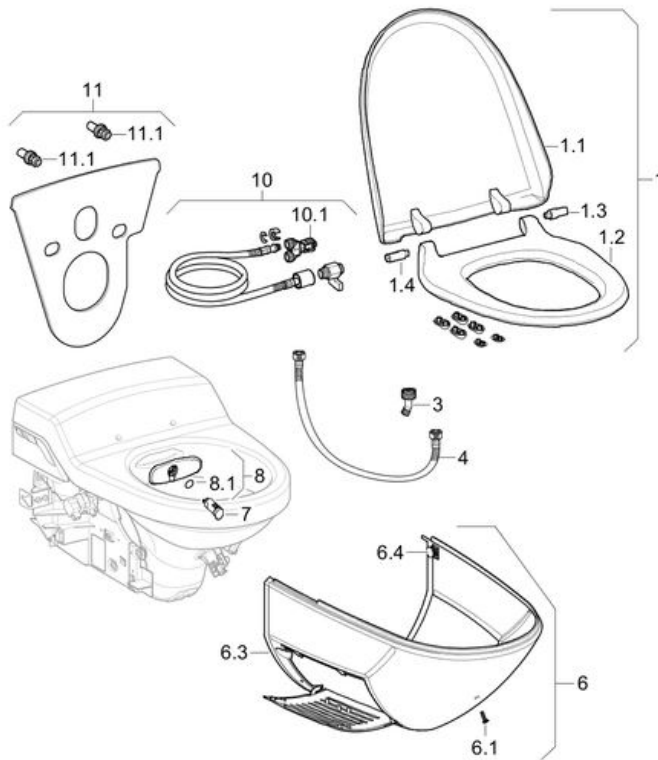

Geberit AquaClean 8000 WC complete solution, concealed, wall-hung WC
Year of manufacture 2009-
Valid for article(s)

146.182.11.1

146.182.11.2

Pos.	Article no.	Description	Comment
1	250.034.11.1	WC seat and WC lid, for Geberit AquaClean 8000 / 8000plus: white alpine	
1.1	250.067.11.1	WC lid for Geberit AquaClean 8000 / 8000plus: white alpine	
1.2	250.066.11.1	WC seat for Geberit Balena 8000 / 8000plus: white alpine	
1.3	250.068.00.1	Damper for WC-lid, right, for Geberit AquaClean 8000plus	
1.4	250.069.00.1	Damper for WC-lid, left, for Geberit AquaClean 8000plus	
3	242.290.00.1	Filter for storage water heater, for Geberit AquaClean 8000 / 5000plus	
4	242.291.00.1	Reinforced braided hose for Geberit AquaClean 8000 / 8000plus	
6	250.029.11.1	Casings for Geberit AquaClean 8000 / 8000plus: white alpine	
6.1	250.079.11.1	Screw for casing, for Geberit AquaClean 8000: white alpine	

6.3	250.037.11.1	Anti-slip strip set for Geberit AquaClean 8000: white alpine	
6.4	250.040.00.1	Set of cams for Geberit AquaClean 8000plus	
7	250.071.00.1	Spray nozzle for Geberit AquaClean 8000	
8	250.095.21.1	Cover with seal set, for Geberit AquaClean 8000: bright chrome-plated	For articles from year of manufacture 2010
8.1	240.665.00.1	O-ring for spray arm, for Geberit AquaClean 8000 / 8000plus	
10	250.005.00.1	Water supply connection set for Geberit AquaClean 8000plus	
10.1	241.900.00.1	Geberit AquaClean Y-branch	
11	250.027.00.1	Sound insulation set for Geberit AquaClean 8000 / 8000plus	
11.1	213.886.00.1	Geberit sound insulation sleeve	