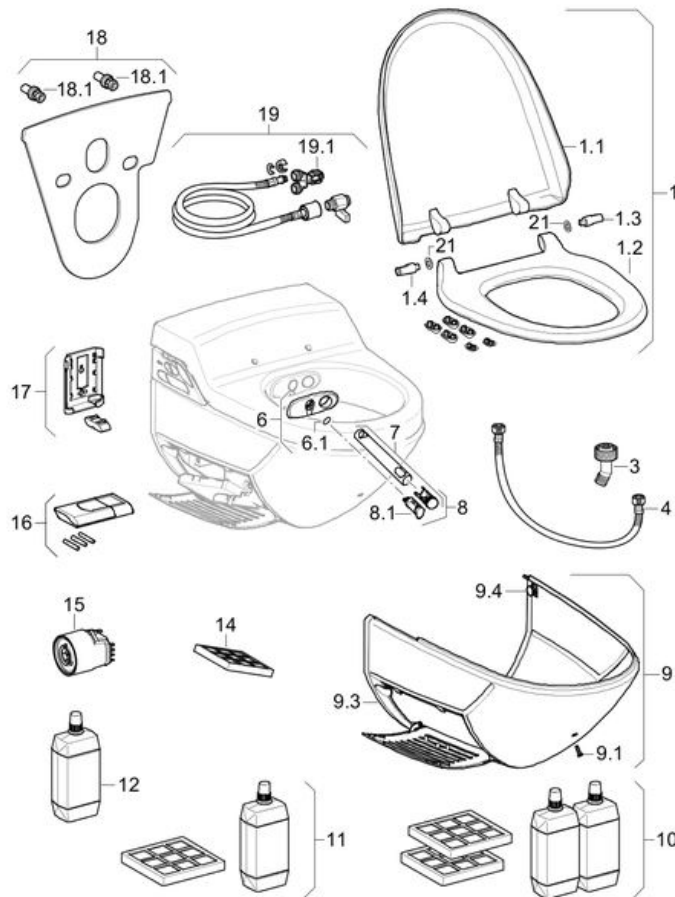

**Geberit AquaClean 8000plus WC complete solution, concealed, wall-hung WC**
**Year of manufacture 2009-**
**Valid for article(s)**

180.100.11.1

180.100.11.2

180.100.CG.1

Pos.	Article no.	Description	Comment
1	250.034.11.1	WC seat and WC lid, for Geberit AquaClean 8000 / 8000plus: white alpine	
1	250.034.EP.1	WC seat and WC lid, for Geberit AquaClean 8000 / 8000plus: pergamon	
1.1	250.067.11.1	WC lid for Geberit AquaClean 8000 / 8000plus: white alpine	
1.2	250.066.11.1	WC seat for Geberit Balena 8000 / 8000plus: white alpine	
1.3	250.068.00.1	Damper for WC-lid, right, for Geberit AquaClean 8000plus	
1.4	250.069.00.1	Damper for WC-lid, left, for Geberit AquaClean 8000plus	
3	242.290.00.1	Filter for storage water heater, for Geberit AquaClean 8000 / 5000plus	
4	242.291.00.1	Reinforced braided hose for Geberit AquaClean 8000 / 8000plus	
6	250.094.21.1	Cover with seal set, for Geberit AquaClean 8000plus: bright chrome-plated	For articles from year of manufacture 2010
6.1	240.665.00.1	O-ring for spray arm, for Geberit AquaClean 8000 / 8000plus	