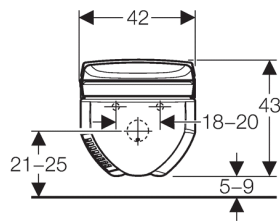

Geberit AquaClean 8000plus, complete solution, wall-hung

Application purpose

- For convenient and odourless toilet use
- For gentle cleaning of the anal and vaginal areas with water

Characteristics

- Surface-coated ceramic appliance
- WC seat and lid with lowering function
- Infrared user detection
- Odour extraction unit with active carbon filter can be activated
- Spray arm with extendable nozzles for anal and vaginal area
- Spray arm position can be set to 7 positions
- Oscillating spray (automatic forward and reverse motion of the spray arm can be adjusted)
- Pulsating massage spray can be connected
- Spray intensity adjustable in 7 levels
- Automatic pre-rinsing of spray nozzle with fresh water and post-rinsing with Geberit nozzle cleaner
- Integrated hot water tank
- Adjustable storage water heater operating mode (ON/OFF/economy mode)
- Temperature of shower water can be adjusted
- Shower spray gradually cools down continuously during shower procedure
- Warm air dryer can be added
- Dryer arm can be extended
- Temperature of warm air dryer can be adjusted
- 4 user profiles can be programmed
- Water supply connection on the left side
- Functions and settings via remote control