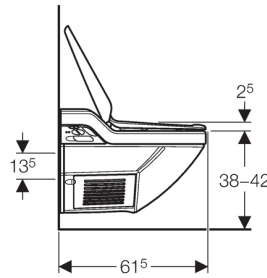

Geberit AquaClean 8000plus, complete solution, wall-hung

Application purpose

- For convenient and odourless toilet use
- For gentle cleaning of the anal and vaginal areas with water

Characteristics

- Surface-coated ceramic appliance
- WC seat and lid with lowering function
- Infrared user detection
- Odour extraction unit with active carbon filter can be activated
- Spray arm with extendable nozzles for anal and vaginal area
- Spray arm position can be set to 7 positions
- Oscillating spray (automatic forward and reverse motion of the spray arm can be adjusted)
- Pulsating massage spray can be connected
- Spray intensity adjustable in 7 levels
- Automatic pre-rinsing of spray nozzle with fresh water and post-rinsing with Geberit nozzle cleaner
- Integrated hot water tank
- Adjustable storage water heater operating mode (ON/OFF/economy mode)
- Temperature of shower water can be adjusted
- Shower spray gradually cools down continuously during shower procedure
- Warm air dryer can be added
- Dryer arm can be extended
- Temperature of warm air dryer can be adjusted
- 4 user profiles can be programmed
- Water supply connection on the left side
- Functions and settings via remote control