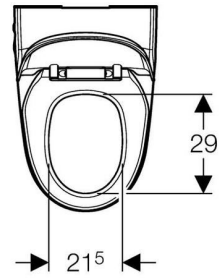

Geberit AquaClean 8000plus, complete solution, wall-hung

Application purpose

- For convenient and odourless toilet use
- For gentle cleaning of the anal and vaginal areas with water

Characteristics

- Surface-coated ceramic appliance
- WC seat and lid with lowering function
- Infrared user detection
- Odour extraction unit with active carbon filter can be activated
- Spray arm with extendable nozzles for anal and vaginal area
- Spray arm position can be set to 7 positions
- Oscillating spray (automatic forward and reverse motion of the spray arm can be adjusted)
- Pulsating massage spray can be connected
- Spray intensity adjustable in 7 levels
- Automatic pre-rinsing of spray nozzle with fresh water and post-rinsing with Geberit nozzle cleaner
- Integrated hot water tank
- Adjustable storage water heater operating mode (ON/OFF/economy mode)
- Temperature of shower water can be adjusted
- Shower spray gradually cools down continuously during shower procedure
- Warm air dryer can be added
- Dryer arm can be extended
- Temperature of warm air dryer can be adjusted
- 4 user profiles can be programmed
- Water supply connection on the left side
- Functions and settings via remote control