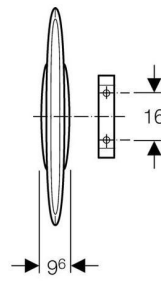

Geberit urinal division, plastic

**Application purpose**

- For separating urinals in a large-scale installation

Characteristics

- Plastic urinal partition with concealed fastening

Scope of delivery

- Distance bolts
- Fastening material

Article

Article no.	Colour
115.200.11.1	white alpine
115.200.CG.1	manhattan
115.200.EP.1	pergamon

Note

-  Other colours on request!