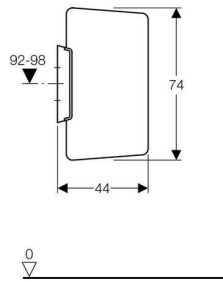

Geberit urinal division, plastic

**Application purpose**

- For separating urinals in a large-scale installation

Characteristics

- Plastic urinal partition with concealed fastening

Scope of delivery

- Distance bolts
- Fastening material