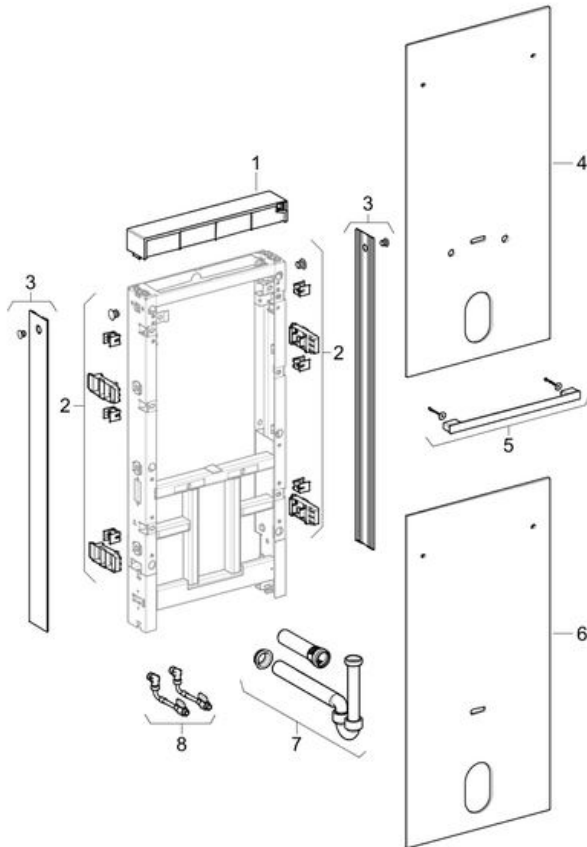

**Geberit Monolith M50 sanitary module for bidet, 101 cm**
**Year of manufacture 2012-**
**Valid for article(s)**

131.030.SI.1

131.030.SJ.1

131.030.SQ.1

Pos.	Article no.	Description	Comment
1	242.728.TA.1	Cover for Geberit Monolith sanitary module for bidet: aluminium brushed	
2	242.480.00.1	Fastening set for Geberit Monolith front cladding	
3	242.385.TA.1	Side cladding for Geberit Monolith sanitary module for WC, 101 cm: aluminium brushed	
4	242.668.SF.1	Front cladding for Geberit Monolith sanitary module for wall-hung bidet, 101 cm: white glass	
4	242.668.SG.1	Front cladding for Geberit Monolith sanitary module for wall-hung bidet, 101 cm: black glass	
4	242.668.SP.1	Front cladding for Geberit Monolith sanitary module for wall-hung bidet, 101 cm: umber glass	
5	131.111.21.1	Towel rail for Geberit Monolith sanitary module for bidet: bright chrome-plated	
6	242.801.SF.1	Front cladding for Geberit Monolith sanitary module for floor-standing bidet, 101 cm: white glass	
6	242.801.SG.1	Front cladding for Geberit Monolith sanitary module for floor-standing bidet, 101 cm: black glass	

6	242.801.SP.1	Front cladding for Geberit Monolith sanitary module for floor-standing bidet, 101 cm: umber glass
7	242.726.11.1	Trap for Geberit Monolith sanitary module for bidet: white alpine
8	131.078.00.1	Water supply connection set, bottom, for Geberit Monolith sanitary module for bidet, 101 cm