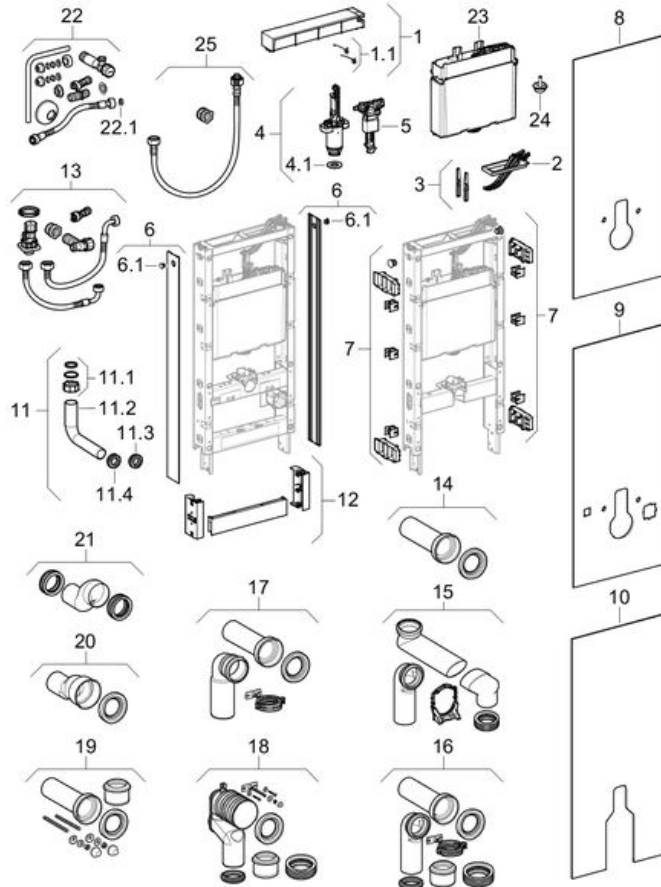

## Geberit Monolith sanitary module for floor- and wall-hung WC, 114 cm

Year of manufacture 2012-

### Valid for article(s)

131.031.SI.1      131.031.SJ.1      131.031.SQ.1      131.032.SI.1      131.032.SJ.1

131.032.SQ.1      131.033.SI.1      131.033.SJ.1      131.033.SQ.1

Pos.	Article no.	Description	Comment
1	242.386.TA.1	Cistern lid for Geberit Monolith sanitary module for floor-standing and wall-hung WCs: aluminium brushed	
1.1	242.486.00.1	Geberit springs for cistern lid	
2	242.387.00.1	Actuation lever with console bracket, for Geberit Monolith sanitary module for floor-standing and wall-hung WCs	
3	242.670.00.1	Flush valve extension for Geberit Monolith sanitary module for WC, 114 cm	
4	242.389.00.1	Flush valve for Geberit Monolith sanitary module for WC	
4.1	816.418.00.1	Flat gasket for Geberit flush valves of exposed and concealed cisterns: d63mm	
5	242.388.00.1	Geberit fill valve type 380, water supply connection on the right/left side, 3/8", nipple made of brass	
5	240.705.00.1	Geberit fill valve type 380, water supply connection left/right, 3/8", nipple made of brass	
5		Geberit fill valve type 380, side connection	more spare parts