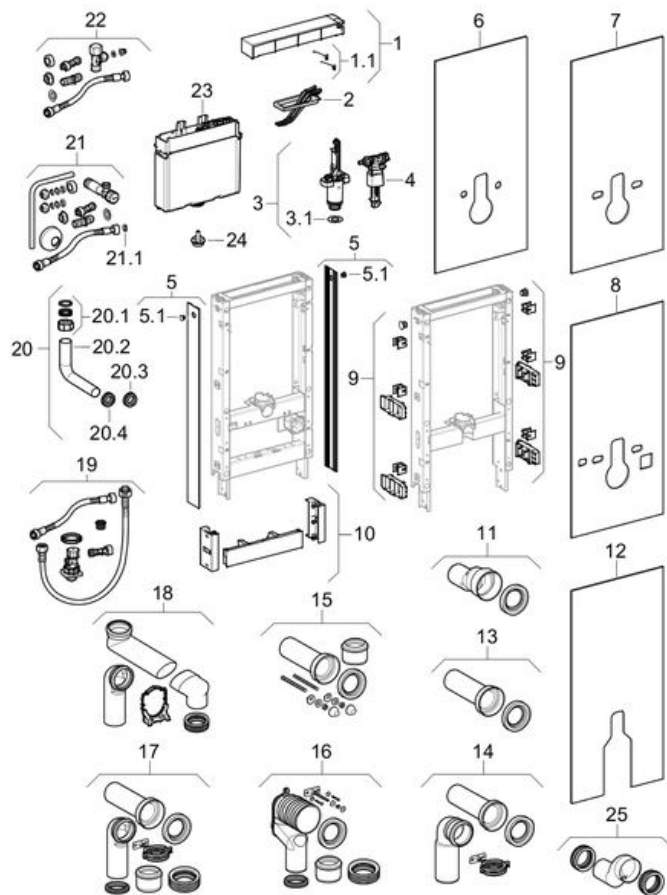

Geberit Monolith sanitary module for floor- and wall-hung WC, 101 cm
Year of manufacture 2010-
Valid for article(s)

131.001.SI.1	131.001.SJ.1	131.001.SL.1	131.001.SQ.1	131.002.SK.1
131.003.SI.1	131.003.SJ.1	131.003.SK.1	131.004.SJ.1	131.004.SK.1
131.021.SI.1	131.021.SJ.1	131.021.SJ.2	131.021.SK.1	131.021.SL.1
131.021.SQ.1	131.022.SI.1	131.022.SJ.1	131.022.SK.1	131.023.SI.1
131.023.SJ.1	131.024.SI.1	131.024.SJ.1	131.024.SQ.1	131.063.SK.1

more

Pos.	Article no.	Description	Comment
1	242.386.TA.1	Cistern lid for Geberit Monolith sanitary module for floor-standing and wall-hung WCs: aluminium brushed	
1.1	242.486.00.1	Geberit springs for cistern lid	
2	242.387.00.1	Actuation lever with console bracket, for Geberit Monolith sanitary module for floor-standing and wall-hung WCs	
3	242.389.00.1	Flush valve for Geberit Monolith sanitary module for WC	
3.1	816.418.00.1	Flat gasket for Geberit flush valves of exposed and concealed cisterns: d63mm	
4	242.388.00.1	Geberit fill valve type 380, water supply connection on the right/left side, 3/8", nipple made of brass	
4	240.705.00.1	Geberit fill valve type 380, water supply connection left/right, 3/8", nipple made of brass	