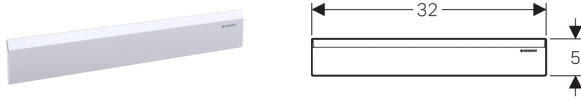

**Geberit ready-to-fit set for Geberit shower element, bright chrome-plated**

---

NEW

**Application purpose**

- For Geberit shower elements from April 2014 onwards

**Characteristics**

- Can be removed for cleaning

**Scope of delivery**

- Cover
- Hair trap
- Allen key

**Article**

Article no.	Colour
154.335.11.1	white alpine
154.335.21.1	bright chrome-plated