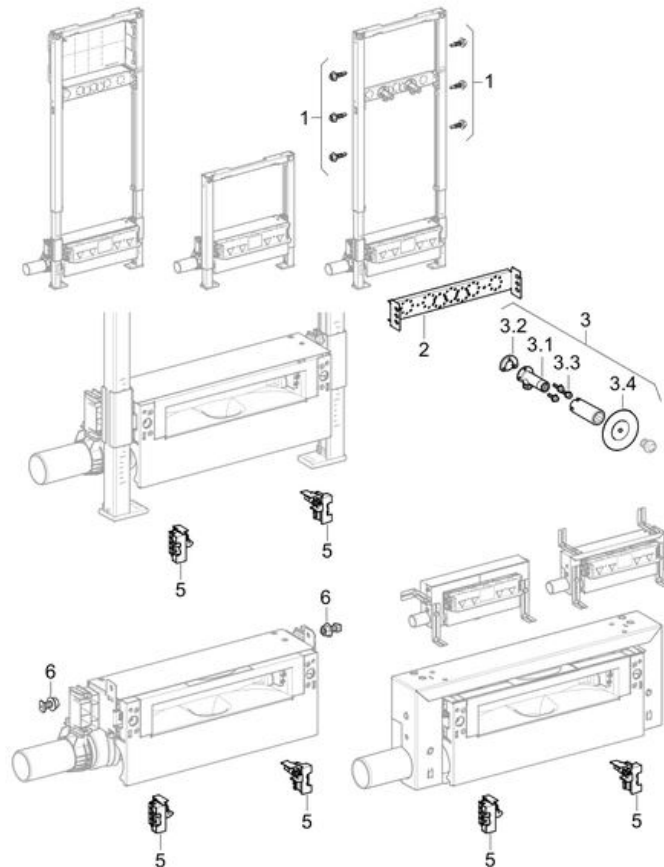

Geberit element for shower, with wall drain

Year of manufacture 2014-

Valid for article(s)

111.580.00.1 111.581.00.1 111.591.00.1 111.593.00.1 457.534.00.1
457.536.00.1

Pos.	Article no.	Description	Comment
1	111.892.00.1	Geberit Duofix hexagon head setscrew with crosshead, self-cutting	
2	241.804.00.1	Geberit Duofix crossbar for wall-mounted tap	
3	465.034.00.1	Geberit elbow tap connector 90° for MeplaFix: Gunmetal RMF 1/2" Rp1/2" L7cm	
3.1	602.287.00.1	Geberit elbow tap connector 90° for MeplaFix: Gunmetal RMF 1/2" Rp1/2" L7cm	
3.2	601.802.00.1	Geberit sound insulation base for tap connector, straight	
3.3	216.197.00.1	Geberit TAPTITE® screw set	
3.4	601.812.00.1	Geberit sealing washer for connections: D12cm	
5	242.940.00.1	Adjuster left and right for ready-to-fit set, for Geberit wall drain for shower	
6	461.006.00.1	Geberit GIS ratchet pin	