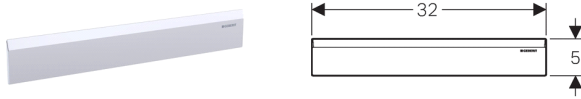

Geberit ready-to-fit set for Geberit shower element, bright chrome-plated

NEW

**Application purpose**

- For Geberit shower elements from April 2014 onwards

Characteristics

- Can be removed for cleaning

Scope of delivery

- Cover
- Hair trap
- Allen key

Article

Article no.	Colour
154.335.11.1	white alpine
154.335.21.1	bright chrome-plated