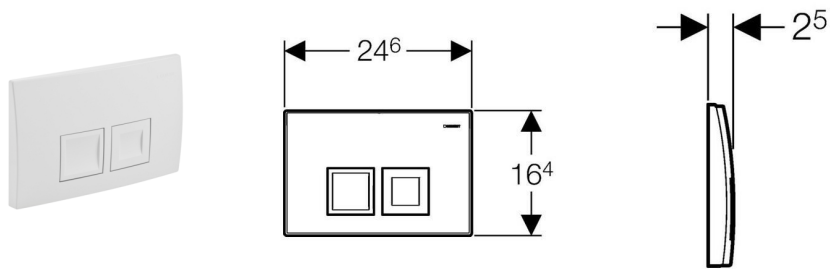

**Geberit actuator plate Delta50 for dual flush**

---

**Application purpose**

- For dual flush
- For front actuation
- For use with Geberit Delta concealed cistern 12 cm (UP182)
- For use with Geberit Delta concealed cistern 8 cm (UP172)

**Technical data**

Actuation force	< 20 N
Product material	Plastic

**Scope of delivery**

- Mounting frame
- 2 actuator rods
- Twist lock
- Fastening material

**Article**

Article no.	Colour
115.135.11.1	white alpine
115.135.21.1	bright chrome-plated
115.135.46.1	matt chrome-plated