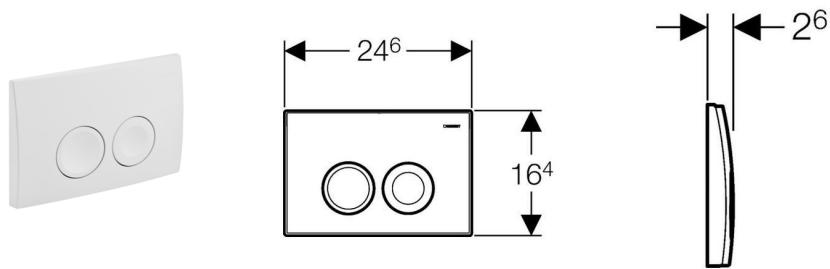

Geberit actuator plate Delta21 for dual flush

Application purpose

- For dual flush
- For front actuation
- For use with Geberit Delta concealed cistern 12 cm (UP182)
- For use with Geberit Delta concealed cistern 8 cm (UP172)

Technical data

| | |
|------------------|---------|
| Actuation force | < 20 N |
| Product material | Plastic |

Scope of delivery

- Mounting frame
- 2 actuator rods
- Twist lock
- Fastening material

Article

| Article no. | Colour |
|--------------|----------------------|
| 115.125.11.1 | white alpine |
| 115.125.21.1 | bright chrome-plated |
| 115.125.46.1 | matt chrome-plated |