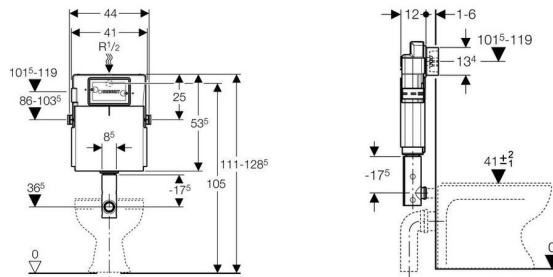

**Geberit Delta concealed cistern 12 cm (UP182)**

**Application purpose**

- For concealed installation

**Characteristics**

- Adjustable flushing volume
- Immediate post flush possible with factory setting
- Concealed cistern fully insulated against condensation
- Water supply connection at centre back or at the top
- Flush bend fitted
- Dual flush with Delta50 or Delta21 actuator plate
- Stop-and-go flush or single flush with Delta15, Delta40 or Delta11 actuator plate

**Technical data**

Flush volume factory setting	9 and 4 l
Flush range small	3 / 4 l
Flush range large	6 / 9 l
Interruptible stop-and-go flush	6 / 9 l

**Scope of delivery**

- 2 fastening brackets, pre-mounted
- 2 slotted flat irons
- Angle stop valve R 1/2, with adapter ring
- Protection cover for service opening, polystyrene foam
- Protection plug for flush pipe
- Flush pipe dia. 45 mm
- Fastening material

Excluded:

- Actuator plate

**Article**

Article no.	Description
109.160.00.1	Geberit Delta concealed cistern 12 cm (UP182)