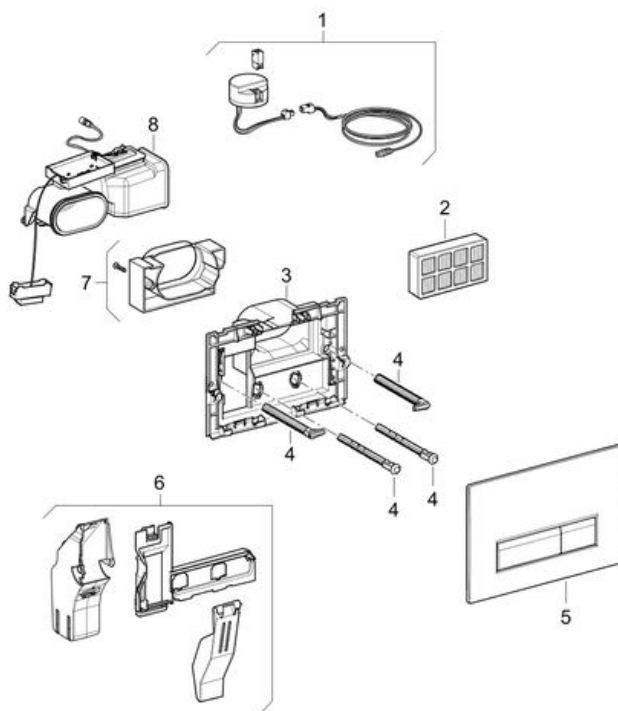

Geberit actuator plate Sigma40, for dual flush, with integrated odour extraction unit
Year of manufacture 2011-
Valid for article(s)

115.600.KQ.1

115.600.KR.1

115.600.SI.1

115.600.SJ.1

115.600.SQ.1

Model name:

Sigma40

Dimension / Design:

26.6 x 18.2 cm

Assembly group:

-

PA number:

-

Pos.	Article no.	Description	Comment
1	241.601.00.1	Power supply unit for Geberit sanitary flush	
2	242.555.00.1	Geberit active carbon filter type 1	
3	242.524.00.1	Mounting frame for Geberit actuator plate Sigma40	
4	241.874.00.1	Actuator rod set for Geberit actuator plate	
5	242.601.KR.1	Geberit actuator plate Sigma40 for dual flush: jet black RAL 9005	
5	242.601.KQ.1	Geberit actuator plate Sigma40 for dual flush: white alpine	
5	242.601.SI.1	Geberit actuator plate Sigma40 for dual flush: white glass	
5	242.601.SJ.1	Geberit actuator plate Sigma40 for dual flush: black glass	
5	242.601.SQ.1	Geberit actuator plate Sigma40 for dual flush: umber glass	

6	242.602.00.1	Receptacle with insertion slide, for Geberit actuator plate Sigma40
7	242.525.00.1	Geberit extension of air guide
8	242.523.00.1	Geberit extraction unit with active carbon filter

Related spare parts lists

Geberit Sigma concealed cistern 12 cm (UP320)