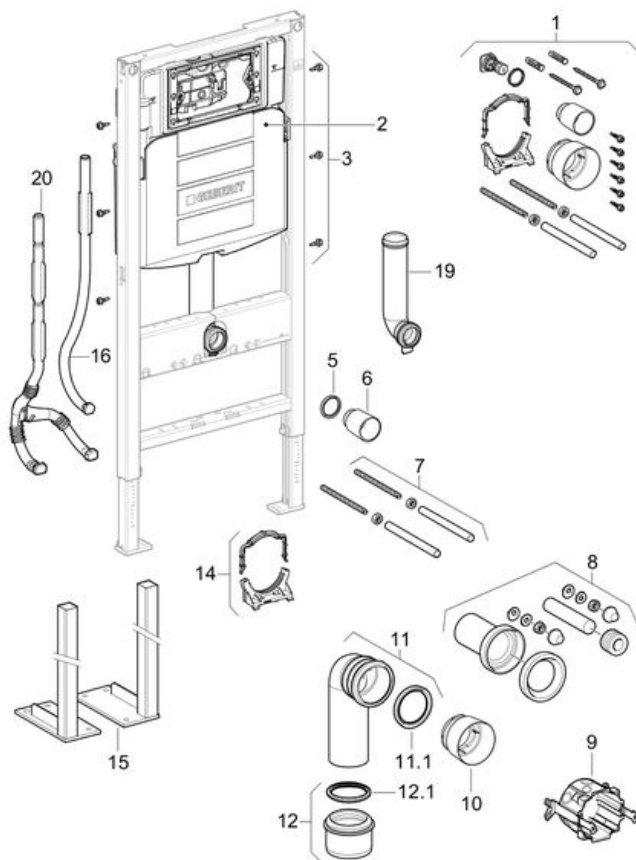

**Geberit Duofix element for wall-hung WC, with Sigma concealed cistern 12 cm (UP320)**
**Year of manufacture 2008-**
**Valid for article(s)**

111.300.00.5	111.311.00.5	111.324.00.5	111.333.00.5	111.341.00.5
111.355.00.5	111.361.00.5	111.362.00.5	111.364.00.5	111.367.00.5
111.370.00.5	111.375.00.5	111.380.00.5		

**Model name:**

UP320 / Sigma 12 cm

**Assembly group:**

-

**Dimension / Design:**

-

**PA number:**

-

Pos.	Article no.	Description	Comment
1	241.869.00.1	Installation accessories for Geberit Duofix element for wall-hung WC, with Sigma concealed cistern 12 cm	
2		Geberit Sigma concealed cistern 12 cm (UP320)	more spare parts
3	111.892.00.1	Geberit Duofix hexagon head setscrew with crosshead, self-cutting	Multipack
5	362.771.00.1	Lip seal for Geberit flush pipe: d45mm	
6	362.796.92.1	Geberit protection plug: d44.6mm	
7	240.189.00.1	Geberit set of threaded rods M12	
8	152.426.46.1	Geberit connection set for wall-hung WC, length 18.5 cm: d90mm	

d1=45mm matt chrome-plated

8		Geberit connector sets for floor-standing WC and wall-hung WC	more spare parts
9	241.302.00.1	Geberit housing for electric socket, for power supply unit	Suitable for odour extraction unit with filtration
10	366.820.92.1	Geberit protective cap: d90mm	
11	366.061.16.1	Geberit HDPE connection bend 90° for wall-hung WC: d90mm d1=90mm	
11.1	387.282.00.1	Geberit HDPE sleeve: d90mm	
12	367.928.16.1	Geberit HDPE adapter socket: d1=90mm d2=110mm	
12.1	387.282.00.1	Geberit HDPE sleeve: d90mm	
14	242.012.00.1	Geberit pipe bracket for WC outlet bend	
15	111.849.00.1	Geberit Duofix set feet/leg supports with large foot plate	
16	242.010.00.1	Conduit pipe for Geberit Sigma concealed cistern 12 cm	Until the End of 2012
19	242.698.00.1	Geberit flush bend	Suitable for element width 50 cm
20	242.886.00.1	Geberit conduit pipe with branch	From 2013