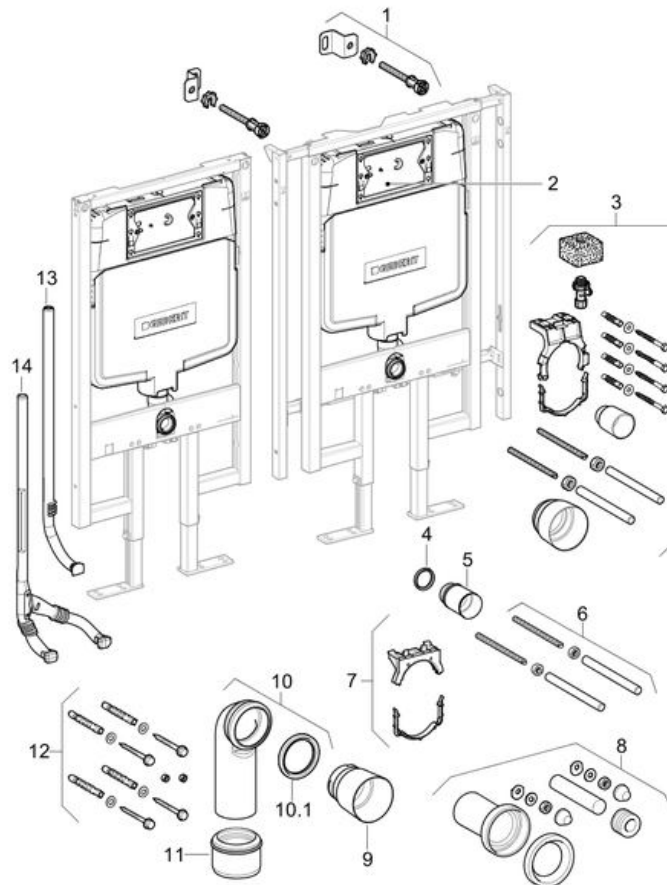

**Geberit Duofix element for wall-hung WC, with Sigma concealed cistern 8 cm (UP720)**
**Year of manufacture 2010-**
**Valid for article(s)**

111.726.00.1

**Model name:**

UP720 / Sigma 8 cm

**Assembly group:**

-

**Dimension / Design:**

-

**PA number:**

-

Pos.	Article no.	Description	Comment
1	242.048.00.1	Geberit Duofix wall anchoring set for single installation	
2		Geberit Sigma concealed cistern 8 cm, front actuation (UP720)	more spare parts
3	242.421.00.1	Installation accessories for Geberit Duofix element for wall-hung WC, with Sigma concealed cistern 8 cm	
4	362.771.00.1	Lip seal for Geberit flush pipe: d45mm	
5	362.796.92.1	Geberit protection plug: d44.6mm	
6	240.189.00.1	Geberit set of threaded rods M12	
7	242.012.00.1	Geberit pipe bracket for WC outlet bend	
8	152.426.46.1	Geberit connection set for wall-hung WC, length 18.5 cm: d90mm d1=45mm matt chrome-plated	

8		Geberit connector sets for floor-standing WC and wall-hung WC	more spare parts
9	366.820.92.1	Geberit protective cap: d90mm	
10	240.942.00.1	Geberit connection bend for WC: H22.50cm	
10	241.899.00.1	Geberit HDPE connection bend 90° with lip seal, extended: d90mm d1=90mm	
10.1	387.282.00.1	Geberit HDPE sleeve: d90mm	
11	367.928.16.1	Geberit HDPE adapter socket: d1=90mm d2=110mm	
12	216.179.00.1	Geberit fastening set	
13	242.420.00.1	Conduit pipe for Geberit Sigma concealed cistern 8 cm	Until mid-2013
14	242.888.00.1	Conduit pipe with branch	From mid-2013