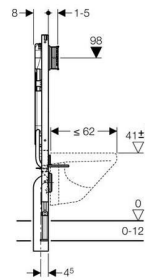

Geberit Duofix element for wall-hung WC, H112, with Sigma cistern 8 cm (UP720)

Application purpose

- For installation in front of a solid or drywall
- For installation in drywall or prewall construction covered with panels (gypsum or wood)
- For installation in room-height prewall or partition wall
- For wall-hung WC with fastening distance 18 cm or 23 cm

Characteristics

- Element height 112 cm
- Element depth 8 cm
- Dual flush with Sigma01, Sigma20, Sigma50, Sigma60, Sigma80, Bolero actuator plate
- Stop-and-go flush with Sigma10, Mambo or Tango actuator plate
- Adjustable flushing volume
- M12 fastening for ceramic appliances, fastening distance 18 cm or 23 cm
- Concealed cistern fully insulated against condensation
- Water supply connection at the top, offset to the left side
- Fastening for outlet bend adjustable in depth and sound-absorbing
- Powder-coated frame, ultramarine blue
- Feet galvanized, adjustable 0 - 12 cm
- Self-locking feet for tool-free alignment of the element
- Self-supporting

Technical data

Flush volume factory setting	6 and 3 l
Flush volume small	3 l
Flush range large	6 / 9 l
Interruptible stop-and-go flush	6 / 9 l

Scope of delivery

- Water supply connection R 1/2" with integrated angle stop valve and hand wheel
 - Two protection plugs
 - Protection cover for service opening, can be cut to length
 - Flush bend
 - 2 threaded rods M12 for ceramics fastening
 - WC connection set, dia. 90 mm
 - WC outlet bend, HDPE, dia. 90 mm, extended
 - Adapter sleeve, dia. 90/110 mm
 - Geberit AquaClean conduit pipe
 - 2 wall anchorings
 - Fastening material
- Excluded:
- Actuator plate

Article

Article no.	Description
111.726.00.1	Geberit Duofix element for wall -hung WC, H112, with Sigma cistern 8 cm (UP720)