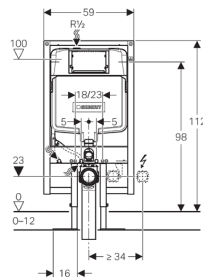

Geberit Duofix element for wall-hung WC, H112, with Sigma cistern 8 cm (UP720)

Application purpose

- For installation in front of a solid or drywall
- For installation in drywall or prewall construction covered with panels (gypsum or wood)
- For installation in room-height prewall or partition wall
- For wall-hung WC with fastening distance 18 cm or 23 cm

Characteristics

- Element height 112 cm
- Element depth 8 cm
- Dual flush with Sigma01, Sigma20, Sigma50, Sigma60, Sigma80, Bolero actuator plate
- Stop-and-go flush with Sigma10, Mambo or Tango actuator plate
- Adjustable flushing volume
- M12 fastening for ceramic appliances, fastening distance 18 cm or 23 cm
- Concealed cistern fully insulated against condensation
- Water supply connection at the top, offset to the left side
- Fastening for outlet bend adjustable in depth and sound-absorbing
- Powder-coated frame, ultramarine blue
- Feet galvanized, adjustable 0 - 12 cm
- Self-locking feet for tool-free alignment of the element
- Self-supporting

Technical data

Flush volume factory setting	6 and 3 l
Flush volume small	3 l
Flush range large	6 / 9 l
Interruptible stop-and-go flush	6 / 9 l

Scope of delivery

- Water supply connection R 1/2" with integrated angle stop valve and hand wheel
 - Two protection plugs
 - Protection cover for service opening, can be cut to length
 - Flush bend
 - 2 threaded rods M12 for ceramics fastening
 - WC connection set, dia. 90 mm
 - WC outlet bend, HDPE, dia. 90 mm, extended
 - Adapter sleeve, dia. 90/110 mm
 - Geberit AquaClean conduit pipe
 - 2 wall anchorings
 - Fastening material
- Excluded:
- Actuator plate

Article

Article no.	Description
111.726.00.1	Geberit Duofix element for wall -hung WC, H112, with Sigma cistern 8 cm (UP720)