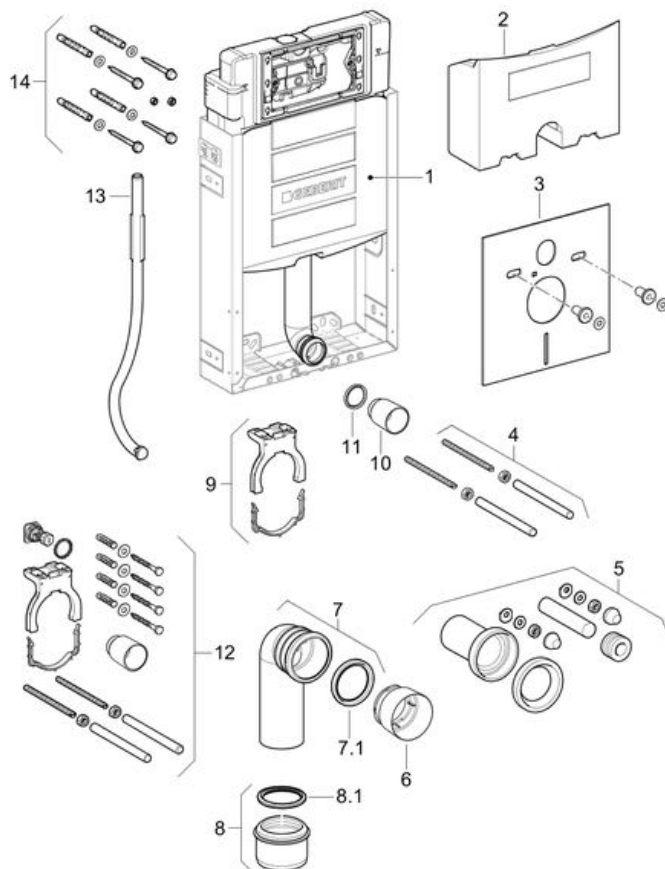

Geberit Kombifix element for wall-hung WC, with Sigma concealed cistern 12 cm (UP320)
Year of manufacture 2008-

Valid for article(s)

110.340.00.5

110.350.00.5

Model name:

UP320 / Sigma 12 cm

Dimension / Design:

-

Assembly group:

-

PA number:

-

Pos.	Article no.	Description	Comment
1		Geberit Sigma concealed cistern 12 cm (UP320)	more spare parts
2	457.801.00.1	Filling segment for Geberit Sigma concealed cistern 12 cm	
3	156.050.00.1	Geberit sound insulation set for wall-hung WC	
4	240.189.00.1	Geberit set of threaded rods M12	
5	152.426.46.1	Geberit connection set for wall-hung WC, length 18.5 cm: d90mm d1=45mm matt chrome-plated	
5		Geberit connector sets for floor-standing WC and wall-hung WC	more spare parts
6	366.820.92.1	Geberit protective cap: d90mm	
7	366.925.16.1	Geberit HDPE connection bend 90° for wall-hung WC, with extension: d90mm	

d1=90mm

7.1	387.282.00.1	Geberit HDPE sleeve: d90mm	
8	367.928.16.1	Geberit HDPE adapter socket: d1=90mm d2=110mm	
8.1	387.282.00.1	Geberit HDPE sleeve: d90mm	
9	240.190.00.1	Geberit pipe bracket for WC outlet bend	
10	362.796.92.1	Geberit protection plug: d44.6mm	
11	362.771.00.1	Lip seal for Geberit flush pipe: d45mm	
12	241.870.00.1	Installation accessories for Geberit Kombifix element for wall-hung WC, 114 cm, with Sigma concealed cistern 12 cm	
13	242.010.00.1	Conduit pipe for Geberit Sigma concealed cistern 12 cm	Until the End of 2012
14	216.179.00.1	Geberit fastening set	