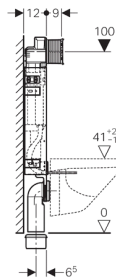

Geberit Kombifix element for wall-hung WC, H108, with Sigma cistern 12 cm (UP320)

Application purpose

- For wall-hung WC with fastening distance 18 cm or 23 cm
- For installation in front of or inside a solid wall
- Not suitable for installation in a drywall

Characteristics

- Installation height 108 cm
- Installation depth 12 cm
- Dual flush with Sigma01, Sigma20, Sigma50, Sigma60, Sigma80, Bolero actuator plate
- Stop-and-go flush with Sigma10, Mambo or Tango actuator plate
- Adjustable flushing volume
- Concealed cistern for tool-free mounting and repair work
- Concealed cistern fully insulated against condensation
- Water supply connection at centre back or at the top
- Fastening for outlet bend can be mounted from front
- Supporting frame surface blue

Technical data

Flush volume factory setting	6 and 3 l
Flush range small	3-4 l
Flush range large	4.5 / 6 / 7.5 l
Interruptible stop-and-go flush	4.5 / 6 / 7.5 l

Scope of delivery

- Water supply connection R 1/2" with integrated angle stop valve
- Geberit AquaClean conduit pipe
- Flush bend
- Protection plug
- Protection cover for service opening, can be cut to length
- WC outlet bend, dia. 90 mm
- WC connection set, dia. 90 mm
- Adapter sleeve, dia. 90/110 mm
- 2 threaded rods M12 for ceramics fastening
- Fastening material

Excluded:

- Actuator plate

Article

Article no.	Description
110.350.00.5	Geberit Kombifix element for wall -hung WC, H108, with Sigma cistern 12 cm (UP320)