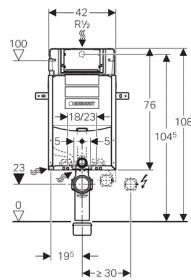

Geberit Kombifix element for wall-hung WC, H108, with Sigma cistern 12 cm (UP320)

Application purpose

- For wall-hung WC with fastening distance 18 cm or 23 cm
- For installation in front of or inside a solid wall
- Not suitable for installation in a drywall

Characteristics

- Installation height 108 cm
- Installation depth 12 cm
- Dual flush with Sigma01, Sigma20, Sigma50, Sigma60, Sigma80, Bolero actuator plate
- Stop-and-go flush with Sigma10, Mambo or Tango actuator plate
- Adjustable flushing volume
- Concealed cistern for tool-free mounting and repair work
- Concealed cistern fully insulated against condensation
- Water supply connection at centre back or at the top
- Fastening for outlet bend can be mounted from front
- Supporting frame surface blue

Technical data

Flush volume factory setting	6 and 3 l
Flush range small	3-4 l
Flush range large	4.5 / 6 / 7.5 l
Interruptible stop-and-go flush	4.5 / 6 / 7.5 l

Scope of delivery

- Water supply connection R 1/2" with integrated angle stop valve
- Geberit AquaClean conduit pipe
- Flush bend
- Protection plug
- Protection cover for service opening, can be cut to length
- WC outlet bend, dia. 90 mm
- WC connection set, dia. 90 mm
- Adapter sleeve, dia. 90/110 mm
- 2 threaded rods M12 for ceramics fastening
- Fastening material

Excluded:

- Actuator plate

Article

Article no.	Description
110.350.00.5	Geberit Kombifix element for wall -hung WC, H108, with Sigma cistern 12 cm (UP320)