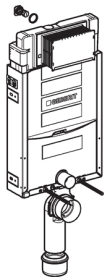

Geberit Kombifix element for wall-hung WC, H108, with Sigma cistern 12 cm (UP320)

Application purpose

- For wall-hung WC with fastening distance 18 cm or 23 cm
- For installation in front of or inside a solid wall
- Not suitable for installation in a drywall

Characteristics

- Installation height 108 cm
- Installation depth 12 cm
- Dual flush with Sigma01, Sigma20, Sigma50, Sigma60, Sigma80, Bolero actuator plate
- Stop-and-go flush with Sigma10, Mambo or Tango actuator plate
- Adjustable flushing volume
- Concealed cistern for tool-free mounting and repair work
- Concealed cistern fully insulated against condensation
- Water supply connection at centre back or at the top
- Fastening for outlet bend can be mounted from front
- Supporting frame surface blue

Technical data

Flush volume factory setting	6 and 3 l
Flush range small	3-4 l
Flush range large	4.5 / 6 / 7.5 l
Interruptible stop-and-go flush	4.5 / 6 / 7.5 l

Scope of delivery

- Water supply connection R 1/2" with integrated angle stop valve
- Geberit AquaClean conduit pipe
- Flush bend
- Protection plug
- Protection cover for service opening, can be cut to length
- WC outlet bend, dia. 90 mm
- WC connection set, dia. 90 mm
- Adapter sleeve, dia. 90/110 mm
- 2 threaded rods M12 for ceramics fastening
- Fastening material

Excluded:

- Actuator plate

Article

Article no.	Description
110.350.00.5	Geberit Kombifix element for wall -hung WC, H108, with Sigma cistern 12 cm (UP320)