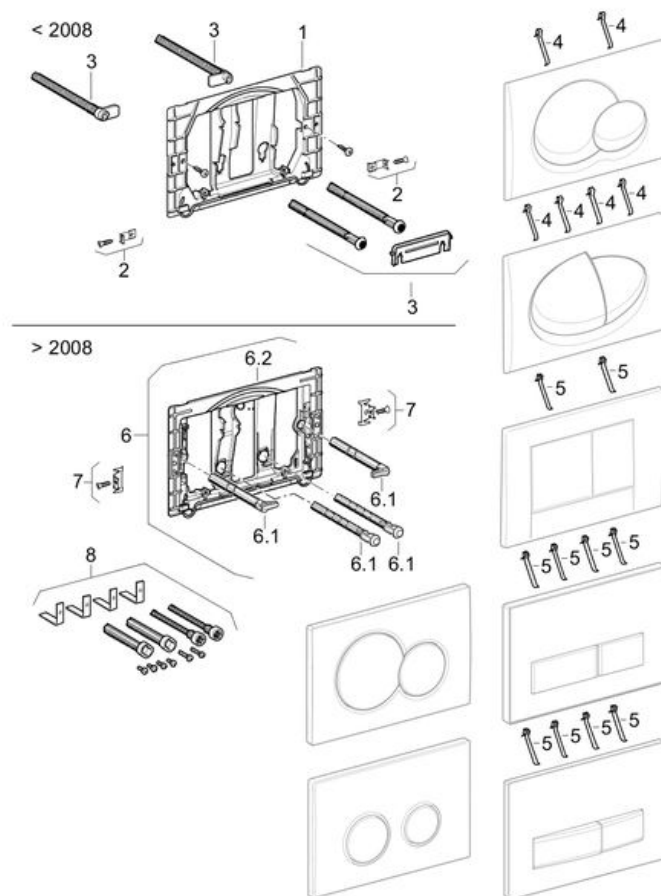

Geberit actuator plate Samba, Bolero, Sigma01, Sigma20, Sigma50, for dual flush
Year of manufacture 2001-

Valid for article(s)

115.770.10.1	115.770.10.5	115.770.11.1	115.770.11.5	115.770.21.1
115.770.21.5	115.770.45.1	115.770.46.1	115.770.46.5	115.770.81.1
115.770.BM.1	115.770.BN.1	115.770.BP.1	115.770.BY.1	115.770.CG.1
115.770.CG.5	115.770.CP.1	115.770.DK.1	115.770.DK.5	115.770.DP.1
115.770.DT.1	115.770.DT.5	115.770.DW.1	115.770.DW.5	115.770.EL.1

more

Model name:

Samba, Bolero, Twist, Sigma01, Sigma20, Sigma50

Dimension / Design:

24.6 x 16.4 cm

PA number:

-

Assembly group:

-

Pos.	Article no.	Description	Comment
1	240.935.00.1	Mounting frame, screwable, for Geberit actuator plate Danceline	
2	240.698.00.1	Geberit fastening set, vandal-resistant	
3	241.875.00.1	Actuator rod set for Geberit actuator plate	Until the end of 2007
4	813.514.00.1	Spring for Geberit actuator plate	
5	241.295.00.1	Set of springs for Geberit actuator plate	