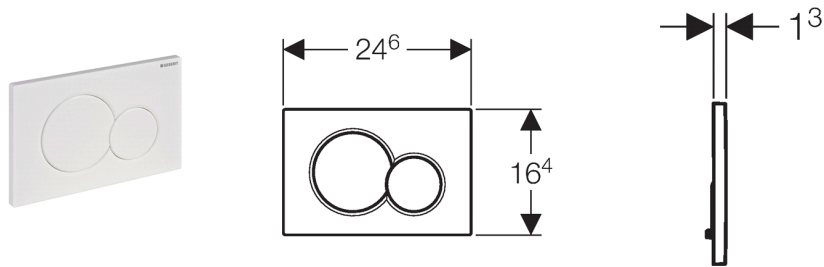

Geberit actuator plate Sigma01 for dual flush

Application purpose

- For dual flush
- For front actuation
- For use with Sigma concealed cistern 12 cm (UP320)
- For use with Sigma concealed cistern 8 cm (UP720)

Technical data

Actuation force	< 20 N
Product material	Plastic

Scope of delivery

- 2 actuator rods
- 2 distance bolts
- Mounting frame

Article

Article no.	Colour
Article no.	Colour
115.770.11.5	white alpine
115.770.10.5	bahama beige
115.770.CG.5	manhattan
115.770.DK.5	edelwhite
115.770.DW.5	jet black RAL 9005
115.770.EP.5	pergamon
115.770.FB.5	agais
115.770.FR.5	star white
115.770.21.5	bright chrome-plated
115.770.46.5	matt chrome-plated
115.770.DT.5	special brass galvanized
115.770.GM.5	satinox
115.770.KA.5	bright chrome / matt chrome