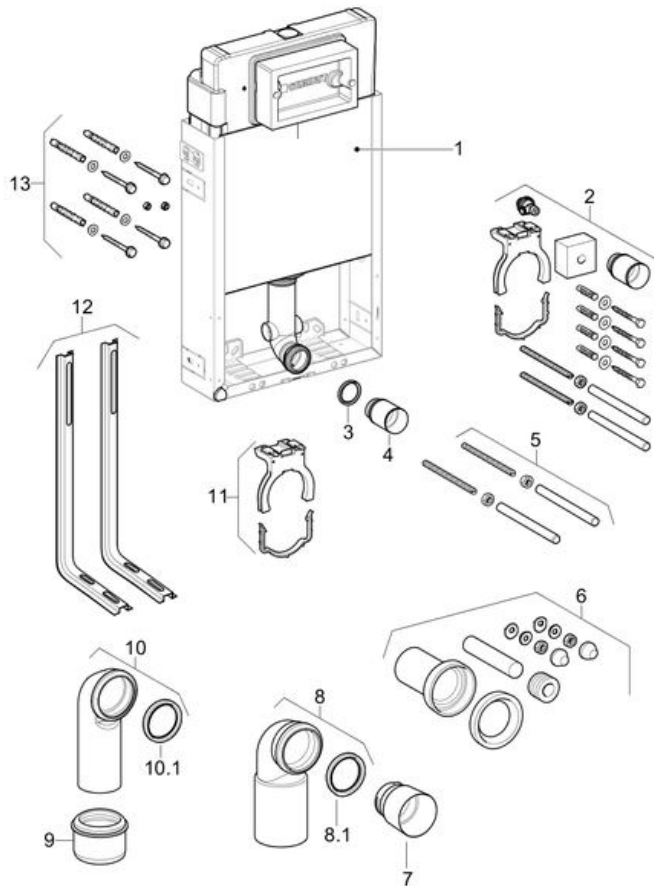

Geberit Kombifix element for wall-hung WC, with Delta concealed cistern 12 cm (UP182)
Year of manufacture 2008-
Valid for article(s)

110.170.00.1

110.171.00.1

Model name:

UP182 / Delta 12 cm

Dimension / Design:

-

Assembly group:

-

PA number:

-

Pos.	Article no.	Description	Comment
1		Geberit Delta concealed cistern 12 cm (UP182)	more spare parts
2	242.271.00.1	Installation accessories for Geberit GIS element for wall-hung WC, 114 cm, with Delta concealed cistern 12 cm	
3	362.771.00.1	Lip seal for Geberit flush pipe: d45mm	
4	362.796.92.1	Geberit protection plug: d44.6mm	
5	240.189.00.1	Geberit set of threaded rods M12	
6	152.426.46.1	Geberit connection set for wall-hung WC, length 18.5 cm: d90mm d1=45mm matt chrome-plated	
6		Geberit connector sets for floor-standing WC and wall-hung WC	more spare parts

7	366.820.92.1	Geberit protective cap: d90mm
8	367.925.16.1	Geberit HDPE connection bend 90° for wall-hung WC, with extension: d110mm d1=90mm
8.1	387.282.00.1	Geberit HDPE sleeve: d90mm
9	367.928.16.1	Geberit HDPE adapter socket: d1=90mm d2=110mm
10	366.925.16.1	Geberit HDPE connection bend 90° for wall-hung WC, with extension: d90mm d1=90mm
10.1	387.282.00.1	Geberit HDPE sleeve: d90mm
11	240.190.00.1	Geberit pipe bracket for WC outlet bend
12	457.888.26.1	Geberit Kombifix set of leg supports
13	216.179.00.1	Geberit fastening set