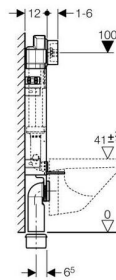

Geberit Kombifix element for wall-hung WC, H109, with Delta cistern 12 cm (UP182)

Application purpose

- For wall-hung WC with fastening distance 18 cm or 23 cm
- For installation in front of or inside a solid wall
- Not suitable for installation in a drywall

Characteristics

- Installation height 109.5 cm
- Push-in fastening for outlet bend
- Installation depth 12 cm
- Supporting frame galvanized
- Concealed cistern fully insulated against condensation
- Dual flush with Delta50 or Delta21 actuator plate
- Stop-and-go flush or single flush with Delta15, Delta40 or Delta11 actuator plate
- Small flush volume can be set
- Large flush volume can be set
- Water supply connection at centre back or at the top

Technical data

Flush volume factory setting	6 and 3 l
Flush range small	3 / 4 l
Flush range large	6 / 9 l
Interruptible stop-and-go flush	6 / 9 l

Scope of delivery

- Mounting frame with 4 fastening brackets
 - 2 threaded rods M12 for ceramics fastening
 - Protection cover for service opening, polystyrene foam
 - Angle stop valve R 1/2, with adapter ring
 - Outlet bend bracket
 - Connector set dia. 90 mm
 - WC outlet bend, HDPE, dia. 90/90 mm
 - Adapter sleeve, dia. 90/110 mm
 - Two protection plugs
 - Fastening material
- Excluded:
- Actuator plate

Article

Article no.	Description
110.171.00.1	Geberit Kombifix element for wall -hung WC, H109, with Delta cistern 12 cm (UP182)