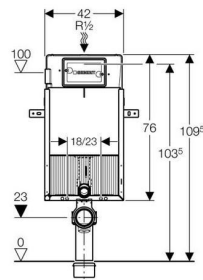

Geberit Kombifix element for wall-hung WC, H109, with Delta cistern 12 cm (UP182)

Application purpose

- For wall-hung WC with fastening distance 18 cm or 23 cm
- For installation in front of or inside a solid wall
- Not suitable for installation in a drywall

Characteristics

- Installation height 109.5 cm
- Push-in fastening for outlet bend
- Installation depth 12 cm
- Supporting frame galvanized
- Concealed cistern fully insulated against condensation
- Dual flush with Delta50 or Delta21 actuator plate
- Stop-and-go flush or single flush with Delta15, Delta40 or Delta11 actuator plate
- Small flush volume can be set
- Large flush volume can be set
- Water supply connection at centre back or at the top

Technical data

Flush volume factory setting	6 and 3 l
Flush range small	3 / 4 l
Flush range large	6 / 9 l
Interruptible stop-and-go flush	6 / 9 l

Scope of delivery

- Mounting frame with 4 fastening brackets
 - 2 threaded rods M12 for ceramics fastening
 - Protection cover for service opening, polystyrene foam
 - Angle stop valve R 1/2, with adapter ring
 - Outlet bend bracket
 - Connector set dia. 90 mm
 - WC outlet bend, HDPE, dia. 90/90 mm
 - Adapter sleeve, dia. 90/110 mm
 - Two protection plugs
 - Fastening material
- Excluded:
- Actuator plate

Article

Article no.	Description
110.171.00.1	Geberit Kombifix element for wall -hung WC, H109, with Delta cistern 12 cm (UP182)